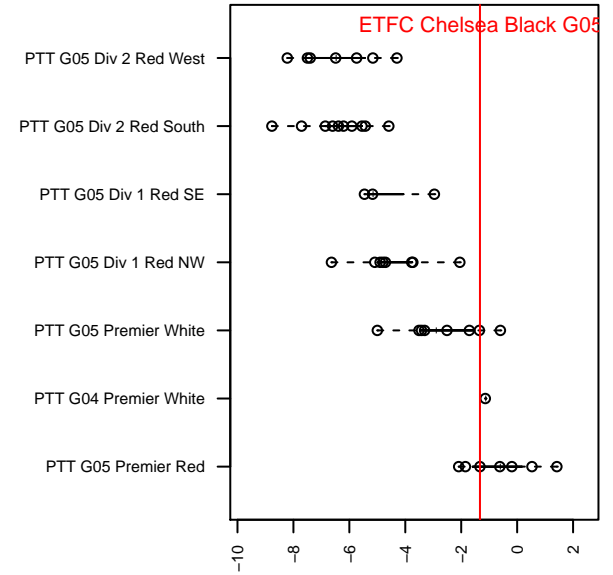

**attack and defense rating
relative to others at age
and all opponents in last 13 months**