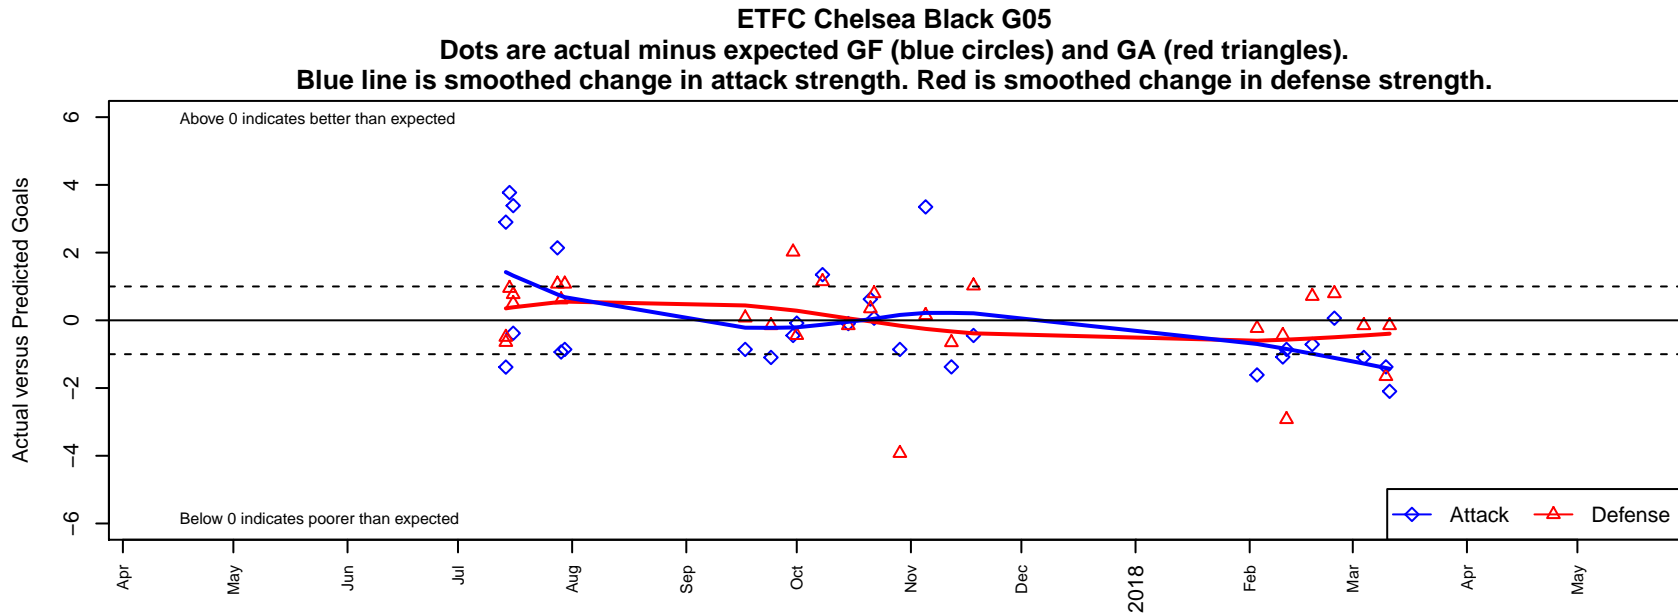

ETFC Chelsea Black G05

Eugene Timbers FC
 Eugene, OR
 G05 total strength=1147
 attack=3.87 defense=2.86
 fall league = PTT G05 Premier Red
 spr league = Spr OYS G05 Premier Red

alt names used:
 ETFC 05G Chelsea Black
 EUGENE TIMBER FC ETFC 05G CHELSEA B
 ETFC 05 Chelsea Black
 ETFC 05G Chelsea Black

Venues played:
 2017 Beaverton Cup U13 Gold
 2017 Oswego Nike Cup Gold U13
 2017 PTT G05 Premier Red
 2017 Spr OYS G05 Premier Red

**attack and defense variance (black dot)
relative to other teams
and top 10 in region**